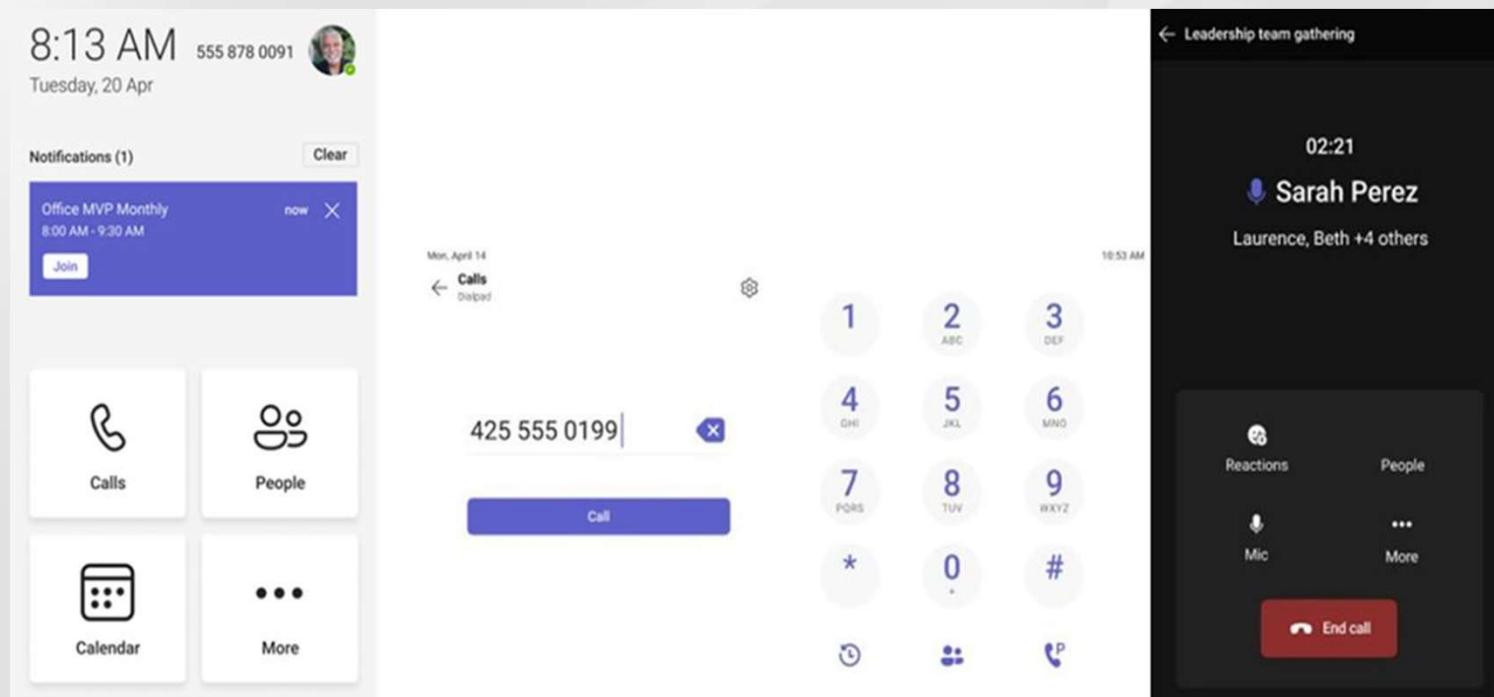

Teams Phone UI Updates

Teams Shared Device Licence Teams Mobile App on Android