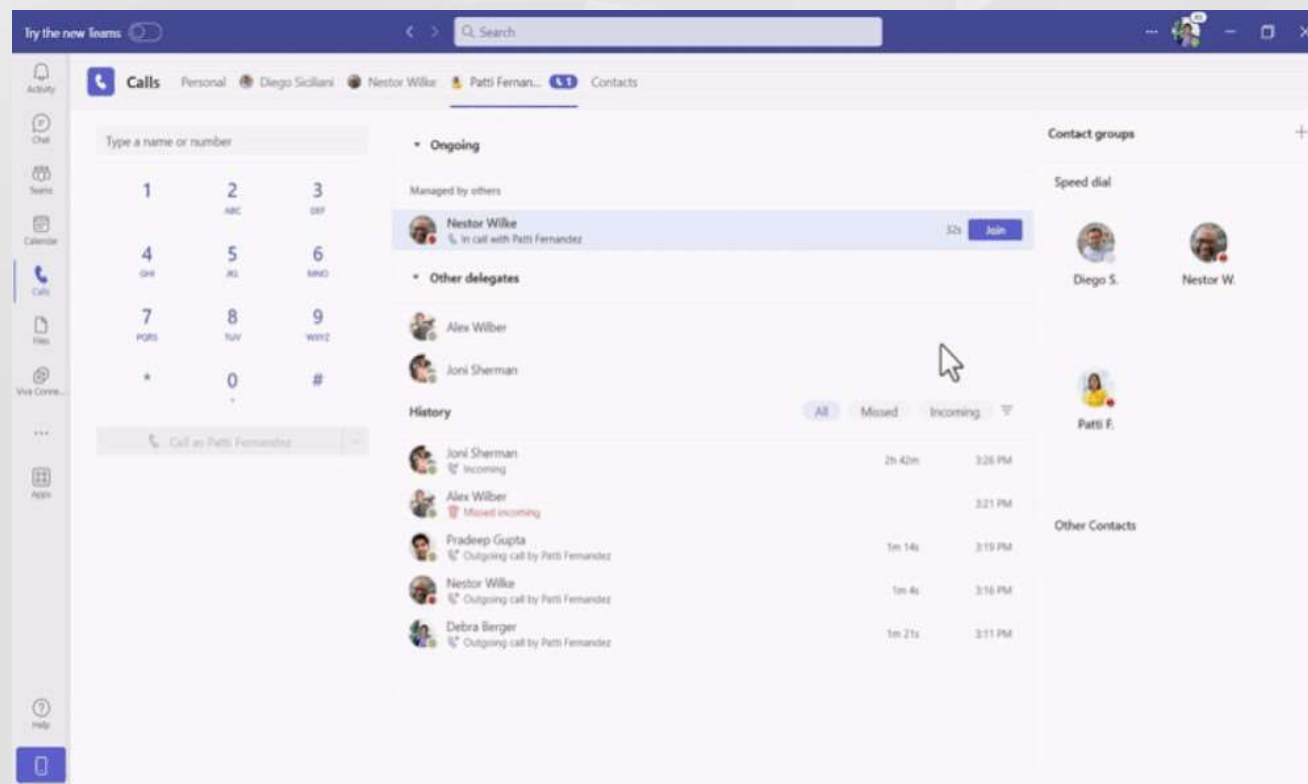

<https://blogs.microsoft.com/eupolicy/2023/08/31/european-competition-teams-office-microsoft-365/>

Teams Phone News Summer 2023

Teams 2.0

Teams 2.0 Update

Shared Line Appearance

Application launch times

00:00